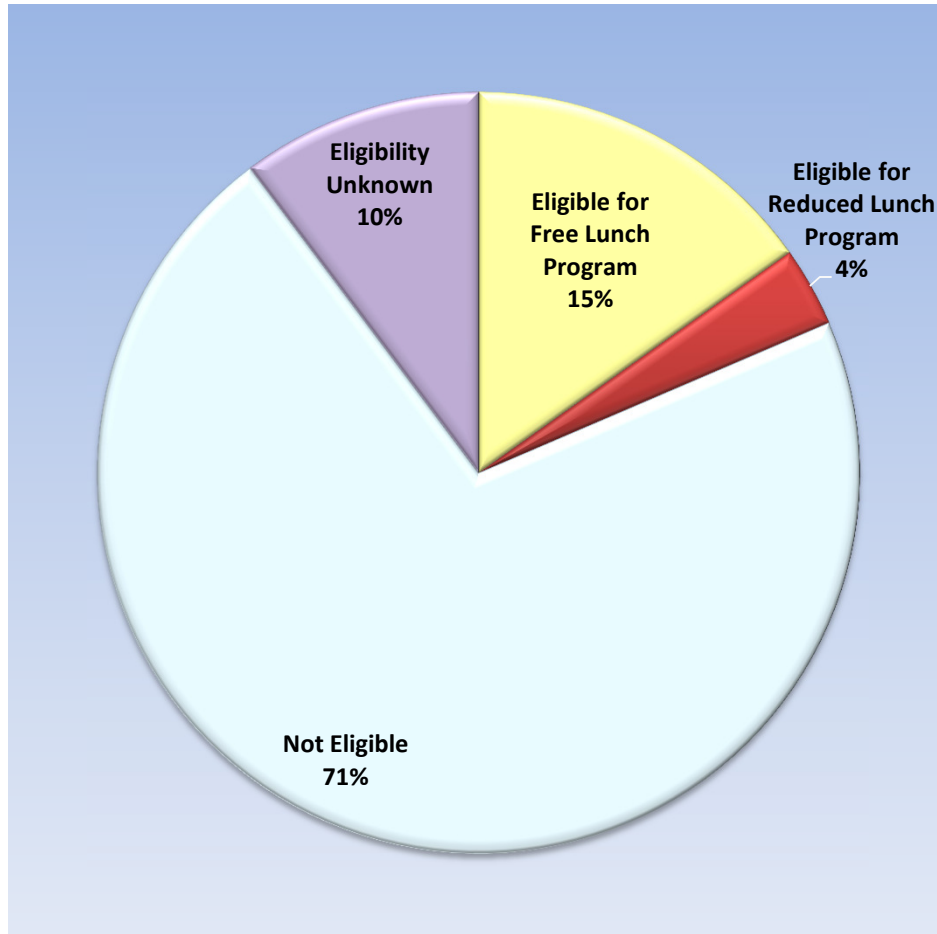

** March 3, 2011. FY 2011 FTE-3.*

GSNS Students: Eligibility for Free and Reduced Lunch Program

Eligibility	Count	Percentage
Eligible for Free Lunch Program	445	15%
Eligible for Reduced Lunch Program	99	3%
Not Eligible	2,089	71%
Eligibility Unknown	300	10%
Total	2,933	100%