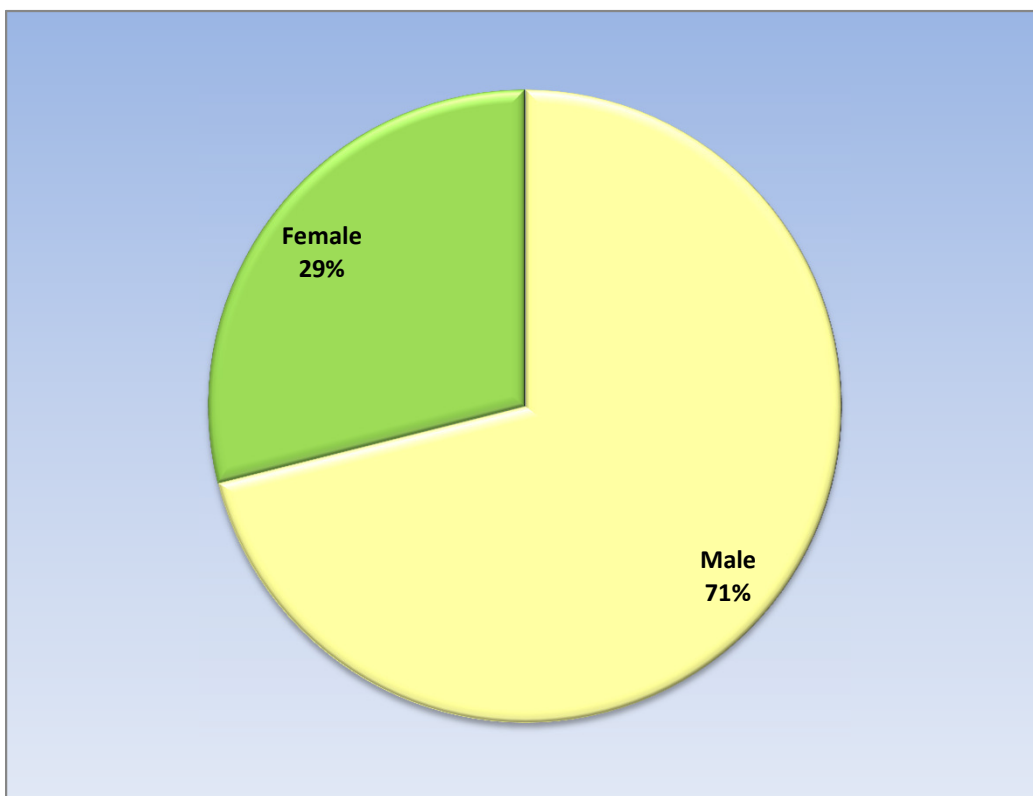

GSNS Students by Gender

Gender	Count	Percentage
Male	2,085	71%
Female	848	29%
Total	2,933	100%