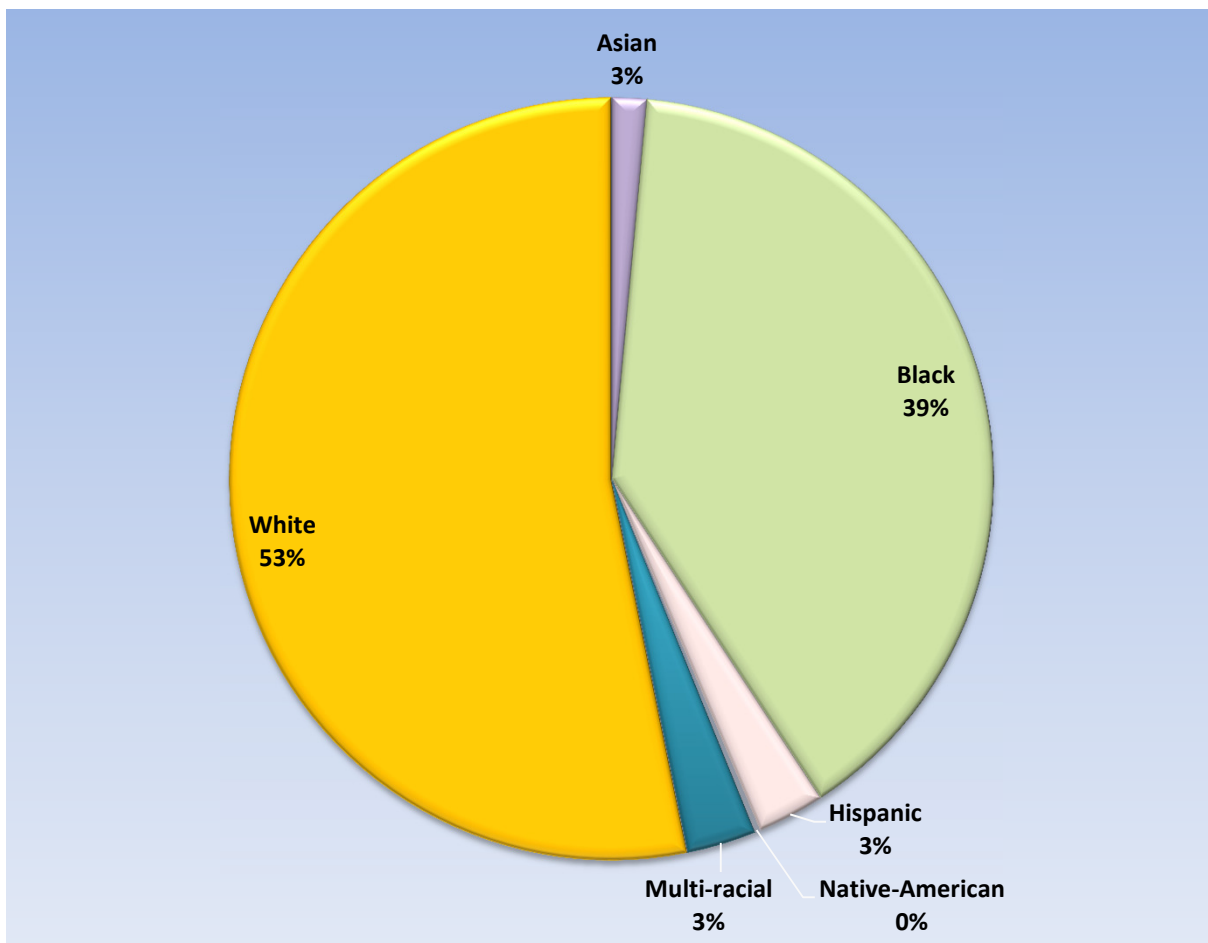

GSNS Students by Race and Ethnicity

Race/Ethnicity	Number of Students	Percentage
Asian	43	1%
Black	1,153	39%
Hispanic	84	3%
Native-American	7	0%
Multi-racial	86	3%
White	1,560	53%
Total	2933	100%