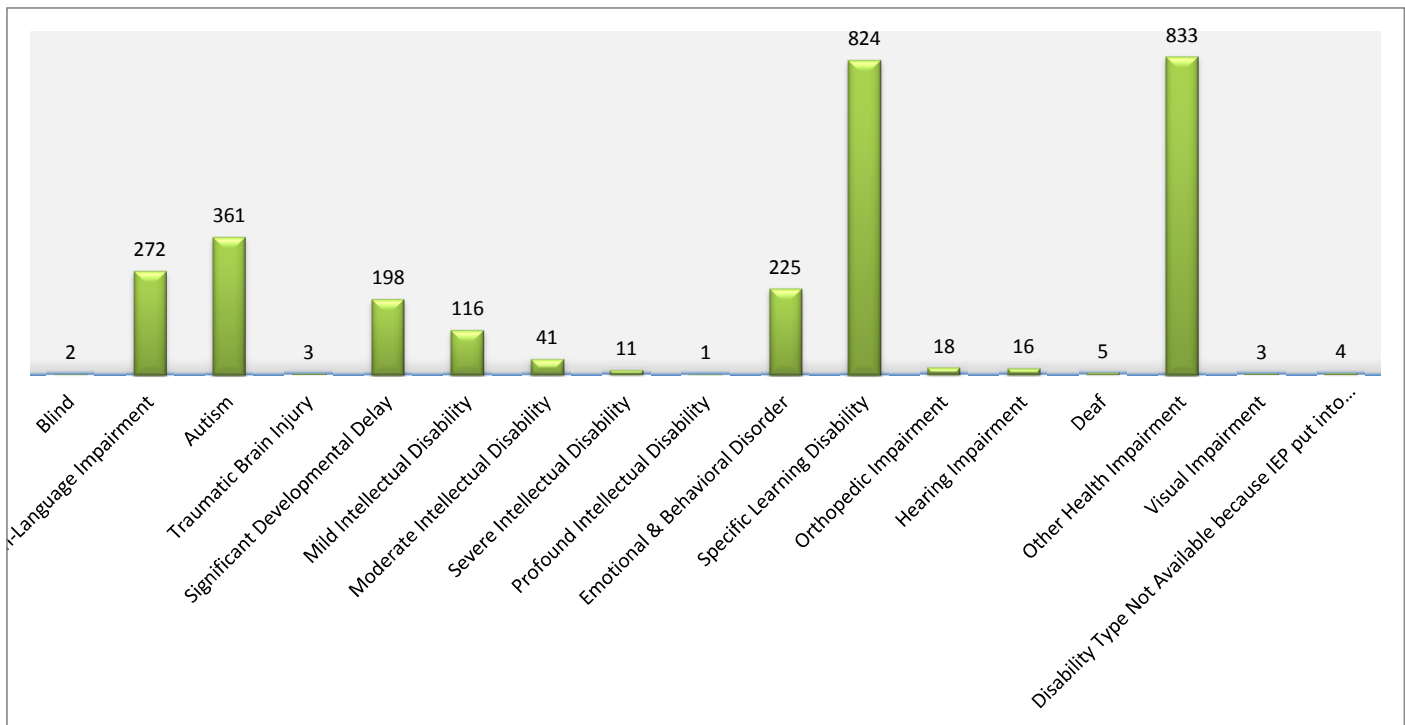

GSNS Students by Disability Type

Program Code	Disability Type	Number of Students	Percentage
1	Blind	2	0.07%
3	Speech-Language Impairment	272	9.27%
6	Autism	361	12.31%
7	Traumatic Brain Injury	3	0.10%
8	Significant Developmental Delay	198	6.75%
P	Mild Intellectual Disability	116	3.95%
Q	Moderate Intellectual Disability	41	1.40%
R	Severe Intellectual Disability	11	0.38%
S	Profound Intellectual Disability	1	0.03%
T	Emotional & Behavioral Disorder	225	7.67%
U	Specific Learning Disability	824	28.09%
V	Orthopedic Impairment	18	0.61%
W	Hearing Impairment	16	0.55%
X	Deaf	5	0.17%
Y	Other Health Impairment	833	28.40%
Z	Visual Impairment	3	0.10%
NA	Disability Type Not Available because IEP put into place after FTE-3.	4	0.14%
Total		2,933	100%