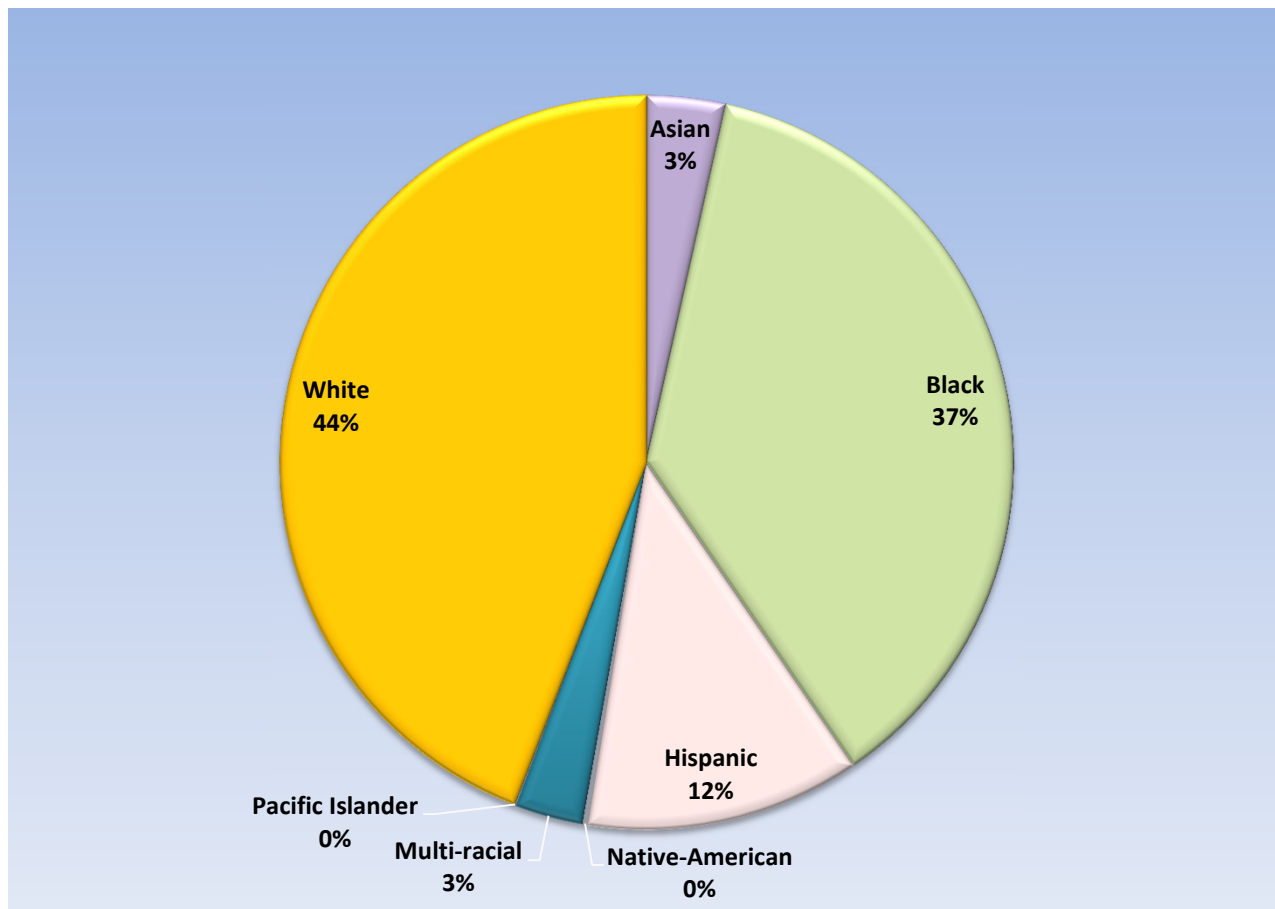

Total Enrollment Georgia Public Schools K - 12 by Race & Ethnicity

Race/Ethnicity	Number of Students	Percentage
Asian	56,572	3%
Black	600,875	37%
Hispanic	196,597	12%
Native-American	3,866	0.2%
Multi-racial	48,525	3%
Pacific Islander	1,731	0.1%
White	717,345	44%
Total	1,625,511	100%

* March 1, 2012. FY 2012 FTE-3.