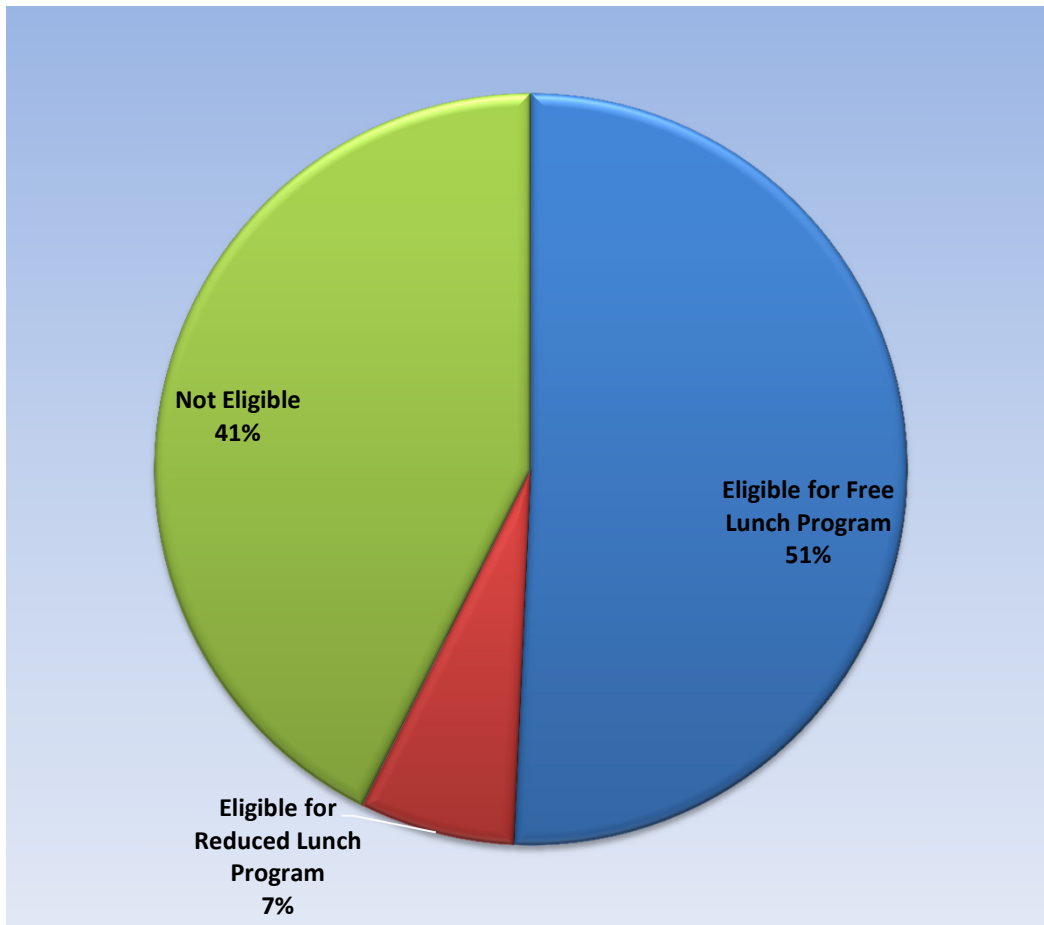

Total Enrollment Georgia Public Schools K - 12 Eligibility for Free & Reduced Lunch Program

Eligibility	Number of Students	Percentage
Eligible for Free Lunch Program	865,002	51%
Eligible for Reduced Lunch Program	123,521	7%
Not Eligible	695,908	41%
Total	1,684,431	100%

*October 31, 2011. FY 2012 FTE-1.