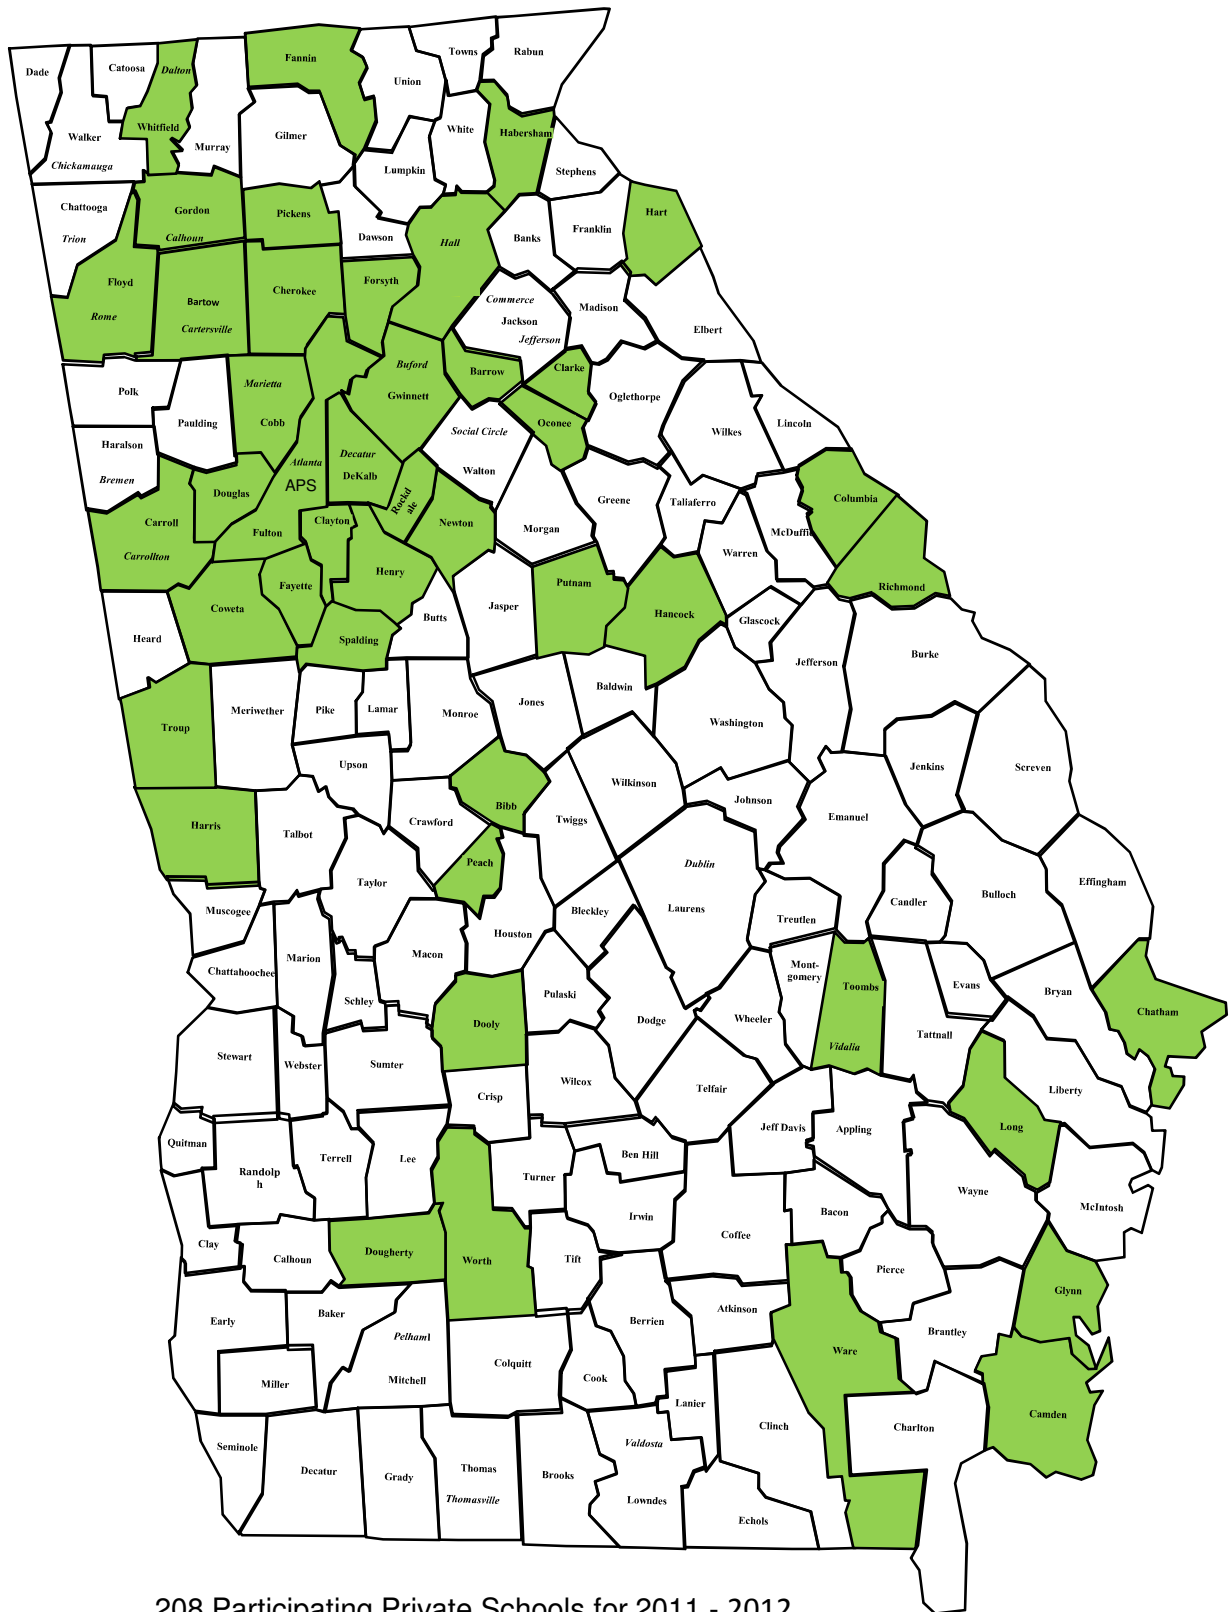

Participating Private Schools by School District

208 Participating Private Schools for 2011 - 2012
Green Highlight = Location of Participating Private Schools