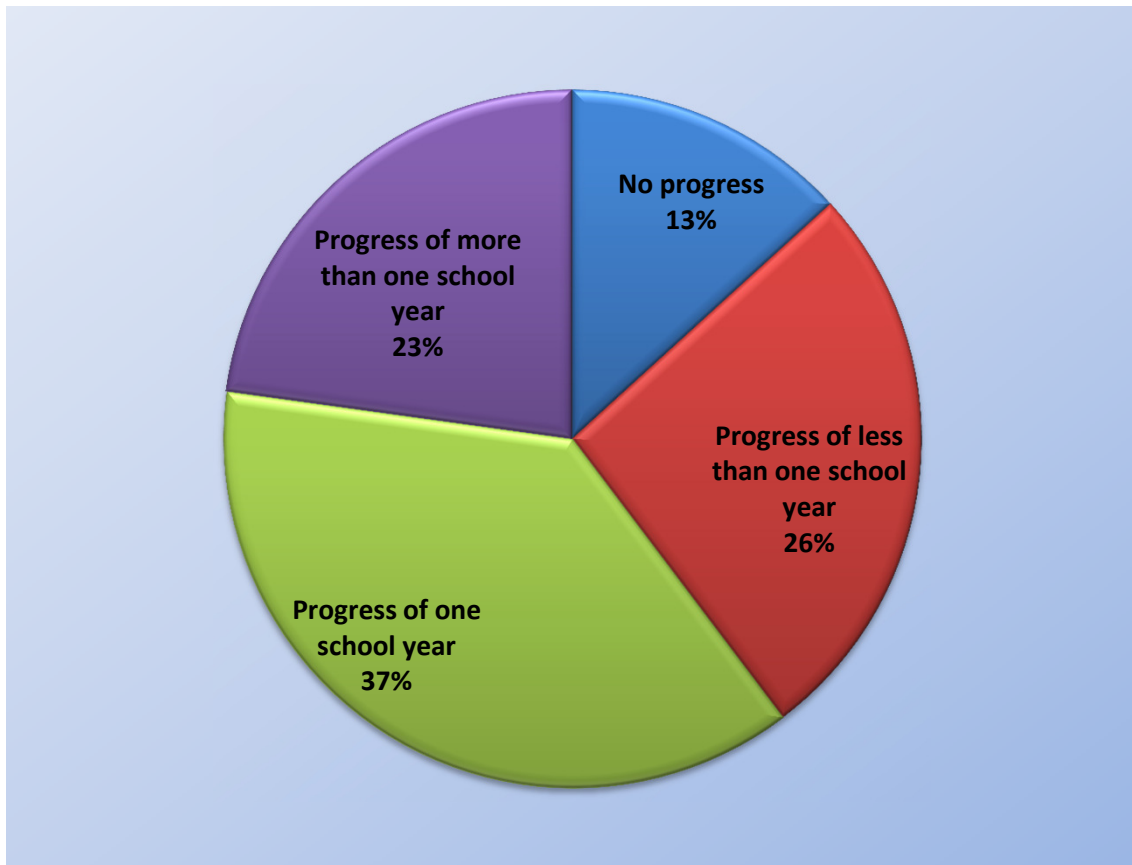

GSNS Students Math Assessment Results

Assessment: Math	Number of Students Reported	Percentage
No progress	336	13%
Progress of less than one school year	671	26%
Progress of one school year	951	37%
Progress of more than one school year	579	23%
The number of students with reported pre- and post- assessment scores	2,537	100%