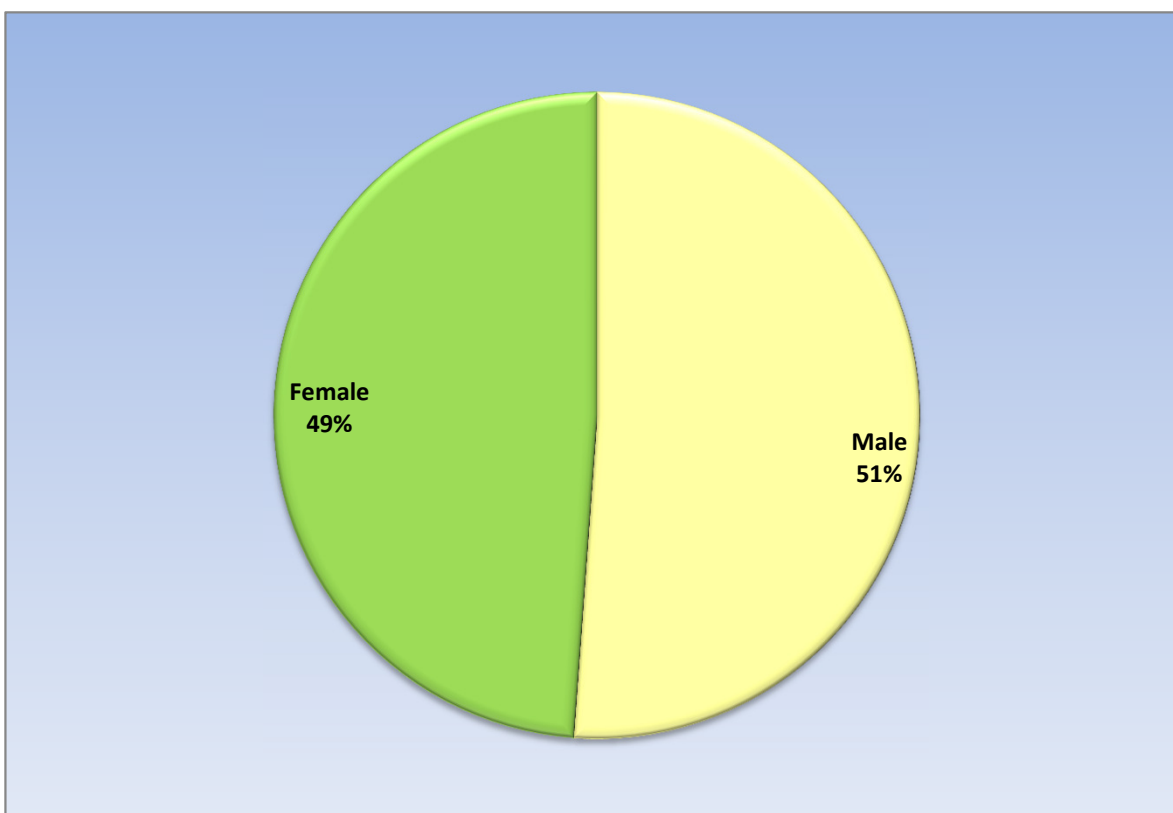

Total Enrollment Georgia Public Schools K - 12 by Gender

Gender	Count	Percentage
Male	829,527	51%
Female	795,984	49%
Total	1,625,511	100%

* March 3, 2011. FY 2011 FTE-3.