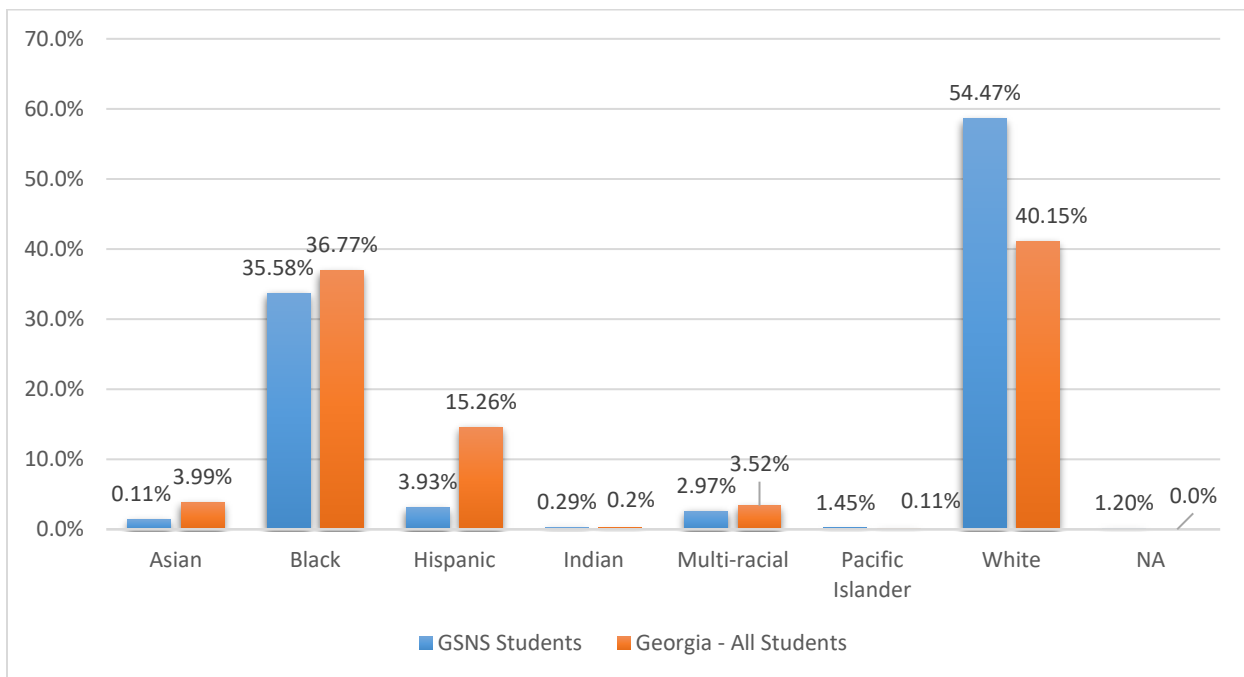

2016-2017 School Year- Student Participation by Ethnicity

Race/ Ethnicity	Asian	Black	Hispanic	Indian	Multi- racial	Pacific Islander	White	Not Available	Total
GSNS Students	5	1,620	179	13	135	66	2,480	55	4,553
GA Students*	70,132	646,327	268,279	3,437	61,814	1,868	705,686	0	1,757,543
GSNS Percentage	0.11%	35.58%	3.93%	0.29%	2.97%	1.45%	54.47%	1.20%	100%
GA Percentage	3.99%	36.77%	15.26%	0.20%	3.52%	0.11%	40.15%	0.0%	100%

*Enrollment from first FTE count of 2016-2017 school year.