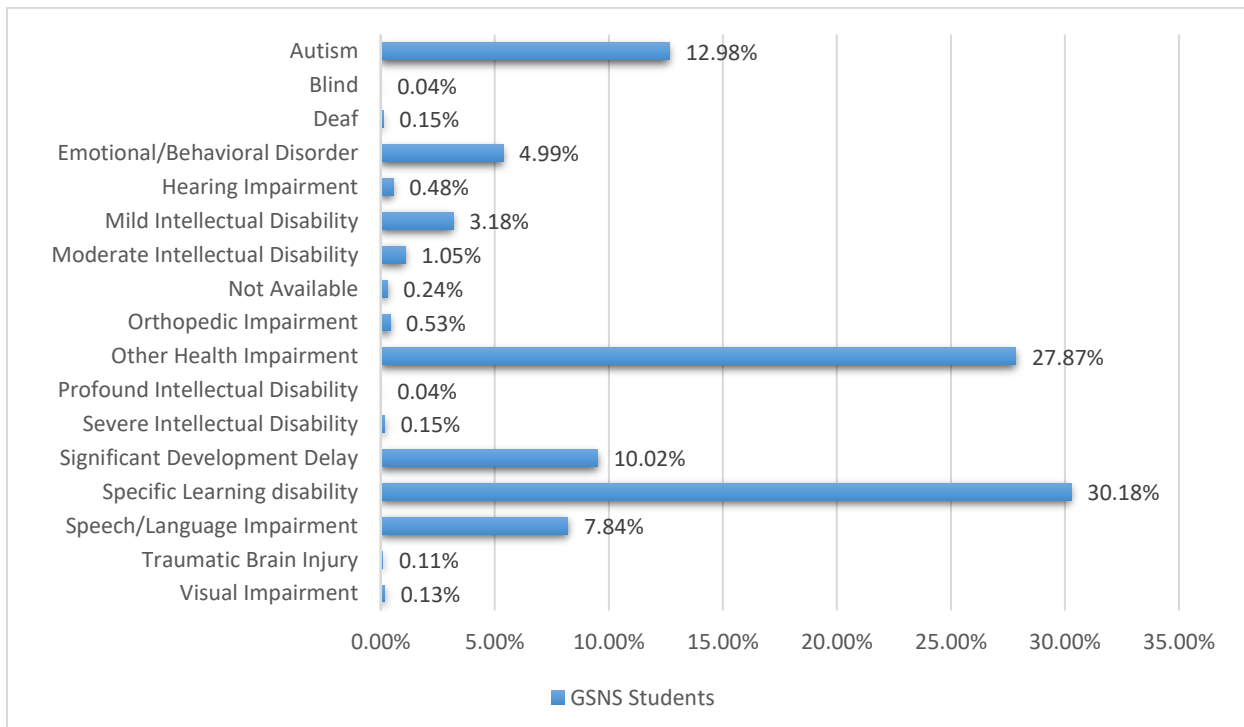

2016-2017 School Year- Student Participation by Disability Type

Primary Area of Exceptionality	Number	Percent
Autism	591	12.98%
Blind	2	0.04%
Deaf	7	0.15%
Emotional/Behavioral Disorder	227	4.99%
Hearing Impairment	22	0.48%
Mild Intellectual Disability	145	3.18%
Moderate Intellectual Disability	48	1.05%
Not Available	11	0.24%
Orthopedic Impairment	24	0.53%
Other Health Impairment	1,269	27.87%
Profound Intellectual Disability	2	0.04%
Severe Intellectual Disability	7	0.15%
Significant Development Delay	456	10.02%
Specific Learning Disability	1,374	30.18%
Speech/Language Impairment	357	7.84%
Traumatic Brain Injury	5	0.11%
Visual Impairment	6	0.13%
Grand Total	4,553	100.00%