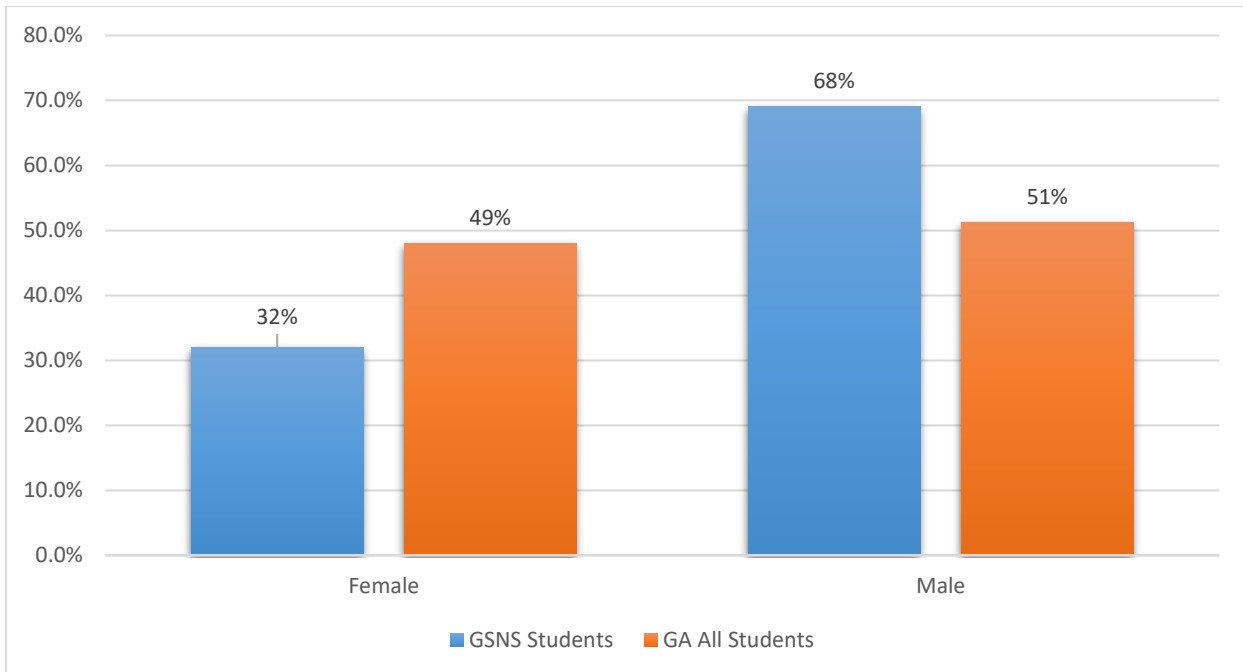

2016-2017 School Year- Student Participation by Gender

	Female	Male	Total
GSNS Students	1,467	3,086	4,553
GA Students*	858,653	898,890	1,757,543
GSNS Percentage	32%	68%	100%
GA Percentage	49%	51%	100%

*Enrollment from March 2, 2017 FTE count of 2017-3 Report.