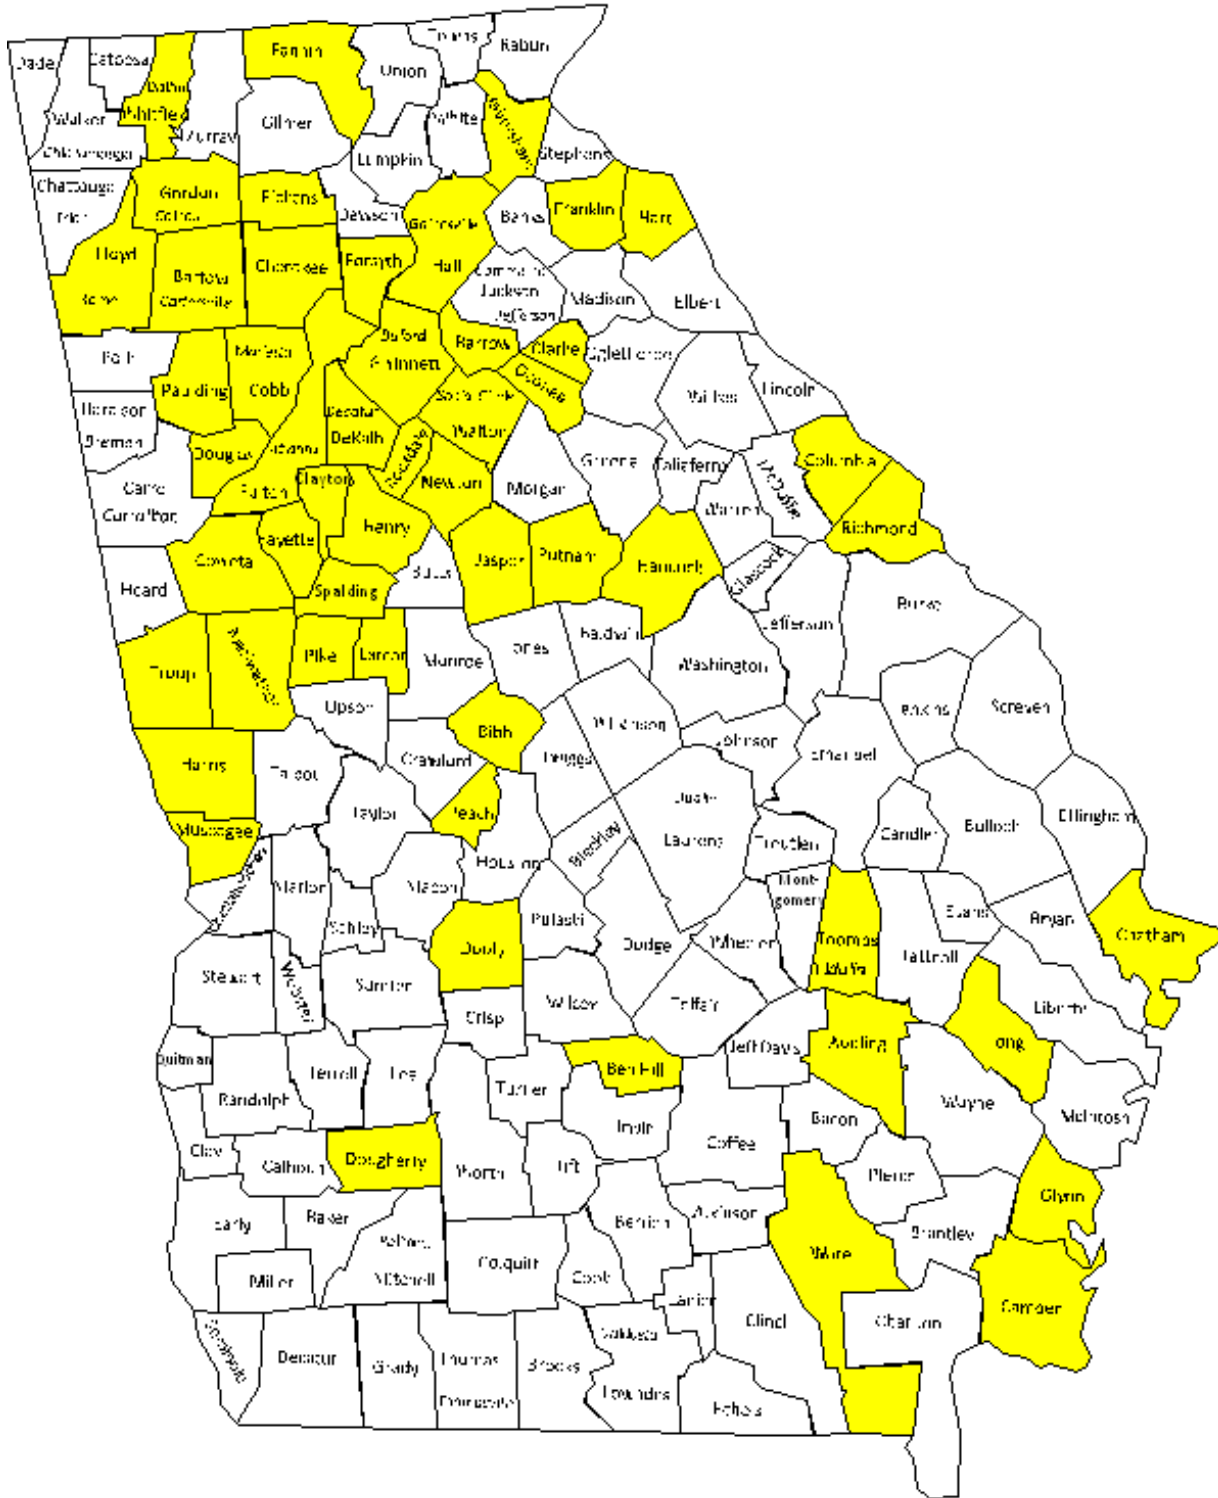

Map: 2016-2017 School Year- School Systems where Georgia Special Needs Scholarship Private Schools are Located

2016-2017 School Year- Student Participation by Ethnicity

School	Count
ABC Montessori School - 50595	9
Black	2
Hispanic	2
Multi-racial	1
White	4
ABLE Christian School - 11356	29
Black	12
Hispanic	1
Multi-racial	3
White	13
Academe of the Oaks - 11333	1
White	1
Academy of Innovation - 11383	18
Hispanic	3
NA	1
Pacific Islander	2
White	12
Advance Academy - 50596	19
Black	11
Multi-racial	3
NA	1
White	4
Advance Learning Center - 50597	33
Black	5
Hispanic	3
Multi-racial	2
NA	1
White	22
Agape Jr. Academy - 11213	11
Black	11
Alexsander Academy - 50598	29
Black	5
Hispanic	1