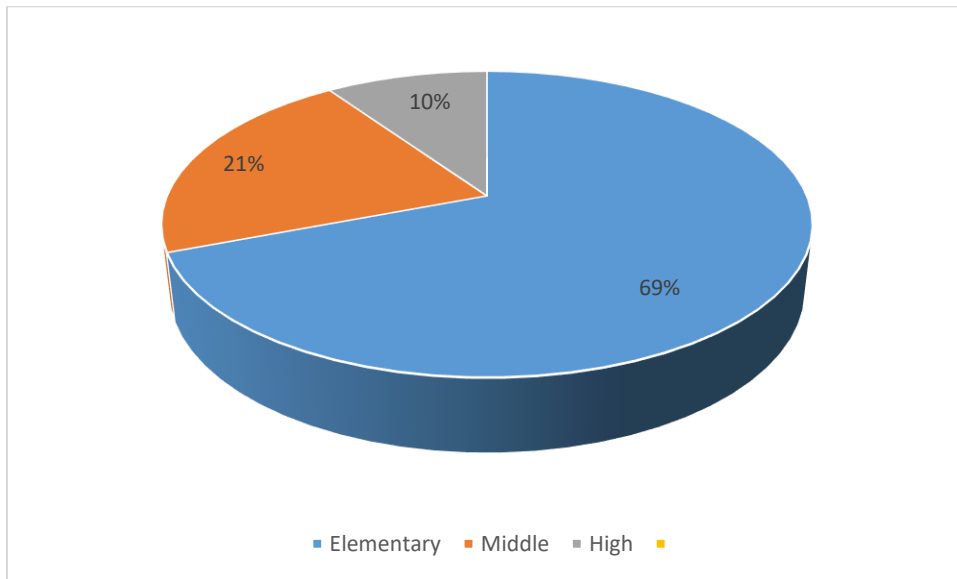

2016-2017 School Year- Student Participation by Grade Level

Grade Level	Number	Percent
Elementary	3,149	69%
Middle	967	21%
High	437	10%
Total	4,553	100%